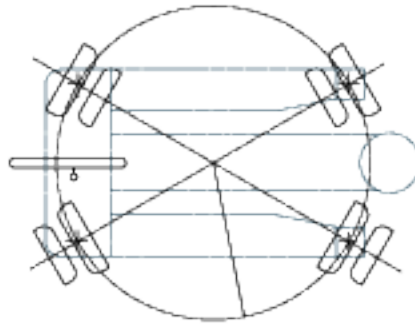

## Round Steering

22 in radius (55.88 cm)

## Conventional Steering

44 in radius (111.76 cm)