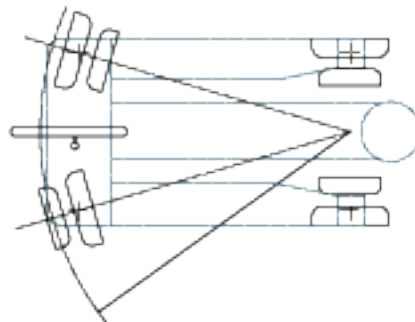

## Round Steering

22 in radius (55.88 cm)

## Conventional Steering

44 in radius (111.76 cm)