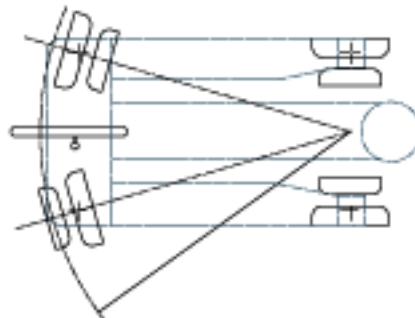

Round Steering

22 in radius (55.88 cm)

Conventional Steering

44 in radius (111.76 cm)

Crab Steering