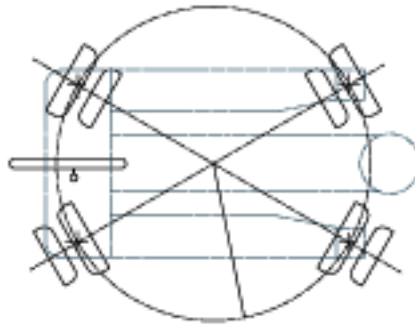

Round Steering

22 in radius (55.88 cm)

Conventional Steering

44 in radius (111.76 cm)

Crab Steering